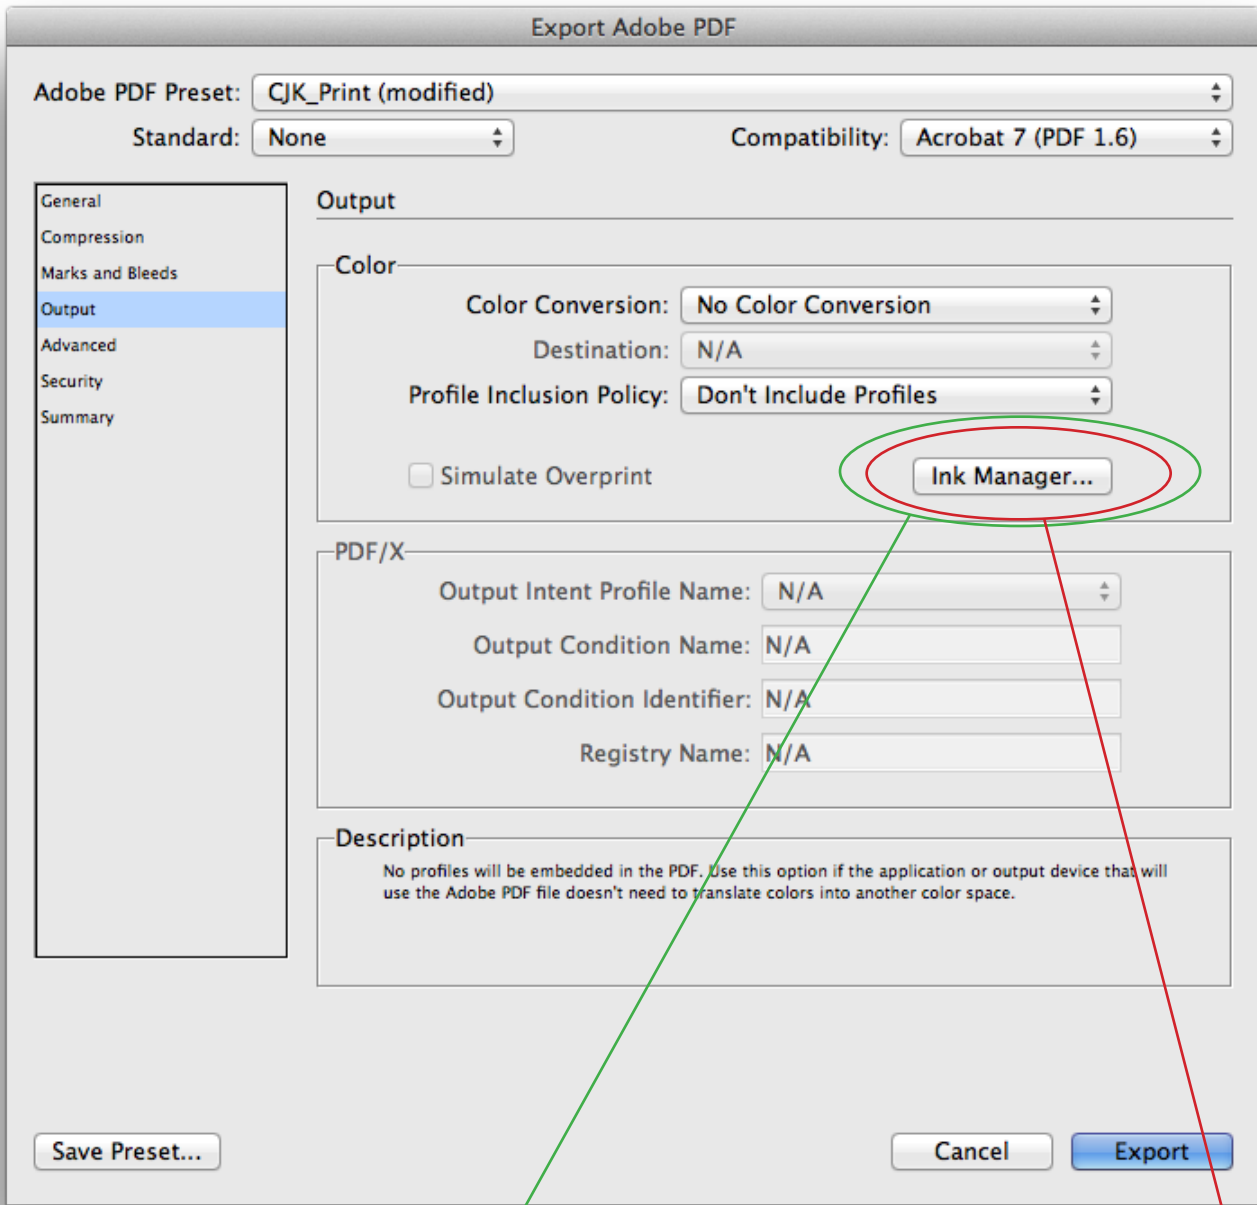

Top: 0.125 in

Left: 0.125 in

Bottom: 0.125 in

Right: 0.125 in

Include Slug Area

Save Preset...

Cancel

Export